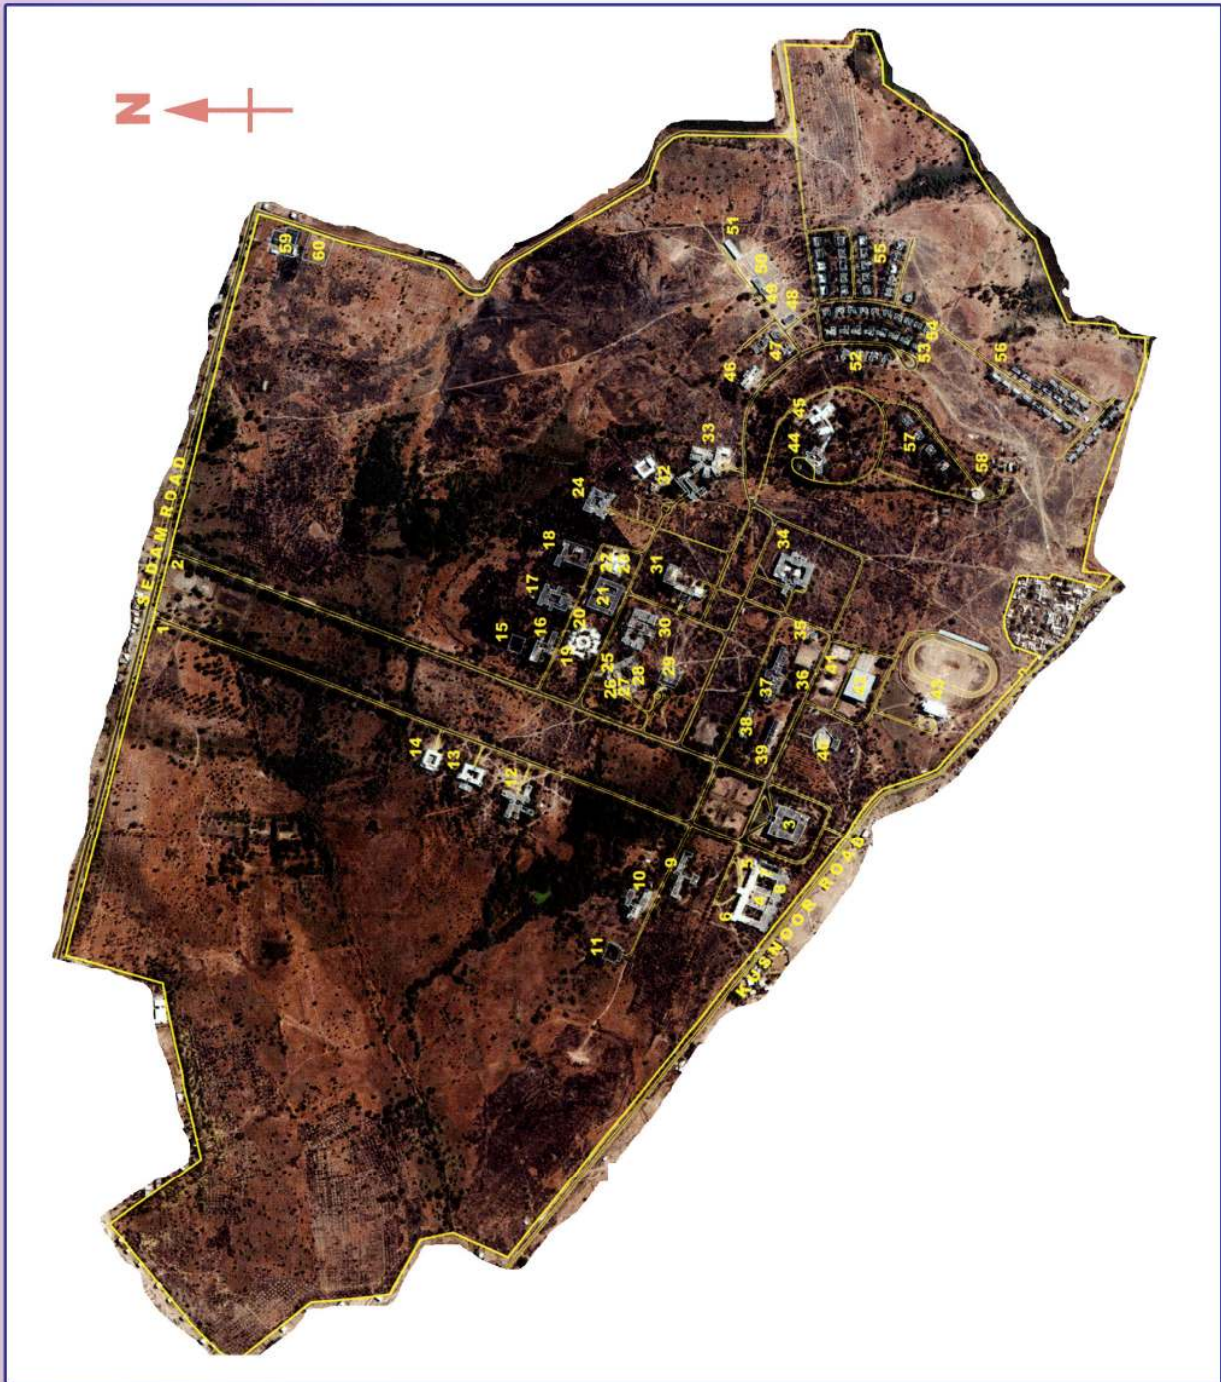

ಗುಲಬರ್ಗಾ ವಿಶ್ವವಿದ್ಯಾಲಯ
ರಜತ ಮಹೋತ್ಸವ

GULBARGA UNIVERSITY
SILVER JUBILEE

★ ★ ★ ★
INAUGURATION BY

Dr. APJ ABDUL KALAM

His Excellency The President of India

23 - 09 - 2004

The Satellite Image of the main campus - Jnana Ganga, Gulbarga

1	Chalukya Mahadwar
2	Rashtrakuta Mahadwar
3	Administration Block
4	Pareeksha Bhavan
5	Management Studies Dept.
6	Computer Science Dept.
7	Central Computer Centre
8	Women's Studies
9	Krishna Boys Hostel
10	Kaveri Boys Hostel
11	Bhima Boys Hostel
12	Nrupatunga Boys Hostel
13	Dr. Ambedkar Boys Hostel
14	B.C. Boys Hostel
15	KSRISAC Regional Center
16	Chemistry Dept.
17	Microbiology Dept.
18	Physics Dept.
19	Biochemistry Dept.
20	Biotechnology Dept.
21	Botany Dept.
22	U.S.I. Center
23	Materials Science Dept.
24	Applied Electronics
25	Zoology Dept.
26	Book Stall
27	Post Office
28	State Bank of Hyderabad
29	University Canteen
30	Mathematics Dept.
31	Central Library & Library Incharge Dept.
32	Ganga Ladies Hostel
33	Working Women's Hostel
34	Institute of Kannada Studies
35	Police Station
36	Long Tennis Court
37	Social Science Block
38	Arts Block
39	BP.Ed. & MP.Ed. Boys Hostel
40	Open Air Theatre
41	Volley Ball Court
42	Indoor Stadium
43	Education Dept. & Physical Education Dept.
44	Kailas Bhavan Guest House
45	Silver Jubilee Guest House
46	Bachelor's Quarters
47	Health Center
48	Co-operative Society
49	Primary School
50	School Ground
51	High School
52	Profs' Quarters (A-Qtrs)
53	Readers' Quarters(B-Qtrs)
54	Lecturer's Quarters(C-Qtrs)
55	Non-Teaching Quarters(D-Qtrs)
56	Non-Teaching Quarters(E-Qtrs)
57	Officers Quarters
58	Vice Chancellor Residence
59	GESSCOM power station
60	Proposed Karnataka Earth Station & Incubation Center